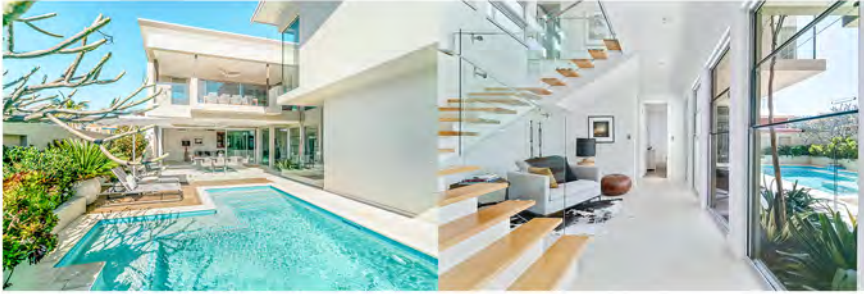

Call us

0434 846 243

Email

ADMIN@SAMCASTROMEDIA.COM

SAMCASTROMEDIA.COM

PHOTOGRAPHY

PRICING

DAYLIGHT 20 - 30 IMAGES	\$165
TWILIGHT 20 - 30 IMAGES	\$245
ADDITIONAL 10 IMAGES	\$45
DAYLIGHT TO TWILIGHT IMAGE	\$35