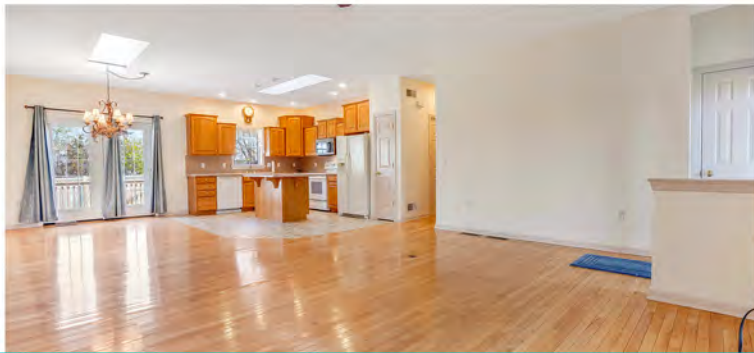

VIRTUAL

PRICING

VIRTUAL STAGING

$55 PER IMG

DAYLIGHT TO TWILIGHT CONVERSION

$35 PER IMG

Call us

0434 846 243

Email

ADMIN@SAMCASTROMEDIA.COM

SAMCASTROMEDIA.COM