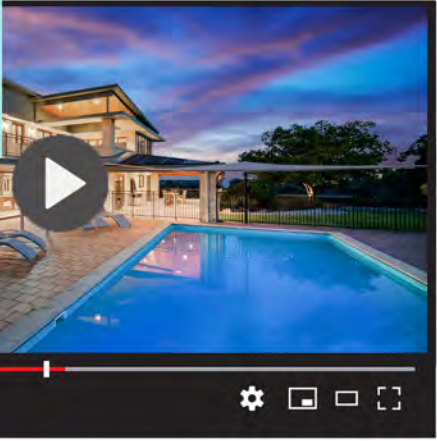

LISTING VIDEO	$385
LISTING VIDEO (DAY/NIGHT)	$660
TESTIMONIAL/INTERVIEW	$440
AUCTION	$440
AGENT PROFILE	$770

Call us

0434 846 243

Email

ADMIN@SAMCASTROMEDIA.COM

SAMCASTROMEDIA.COM